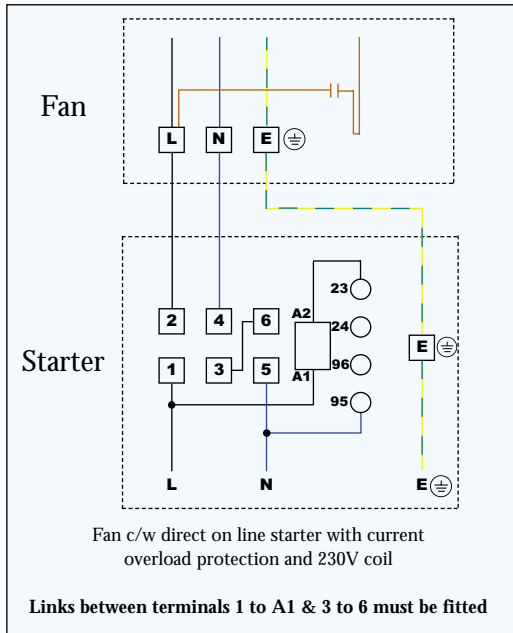

Single In-line Centrifugal Duct Fans Wiring

Diagrams 230V 1PH 50Hz Supply

D.O.L. STARTER WIRING DIAGRAM

SINGLE PHASE ELECTRONIC SPEED CONTROLLER WIRING DIAGRAM

SINGLE PHASE AUTO TRANSFORMER SPEED CONTROLLER WIRING DIAGRAM