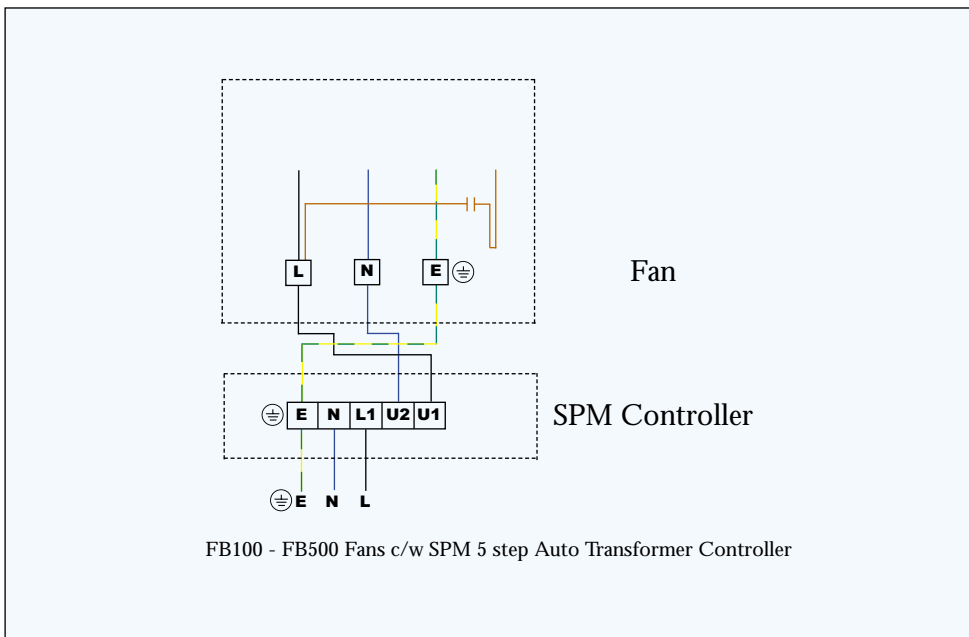

Single In-line Centrifugal Duct Fans Wiring

Diagrams 230V 1PH 50Hz Supply

D.O.L. STARTER WIRING DIAGRAM

SINGLE PHASE ELECTRONIC SPEED CONTROLLER WIRING DIAGRAM

SINGLE PHASE AUTO TRANSFORMER SPEED CONTROLLER WIRING DIAGRAM

These products must be installed by a suitably qualified and competent person in accordance with current applicable regulations.