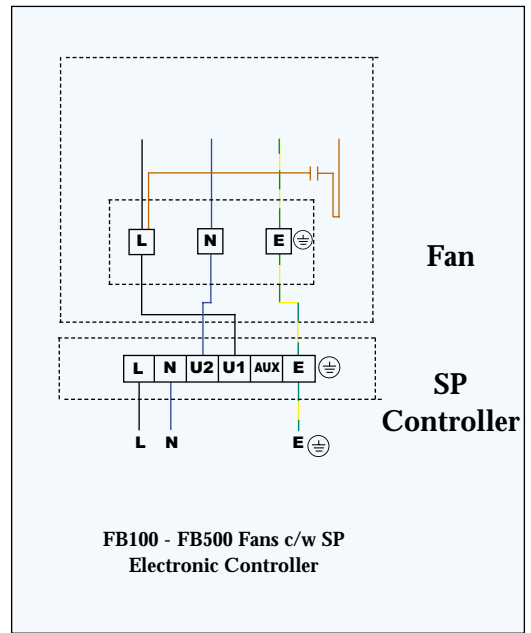

Single In-line Centrifugal Duct Fans Wiring

Diagrams 230V 1PH 50Hz Supply

D.O.L. STARTER WIRING DIAGRAM

SINGLE PHASE ELECTRONIC SPEED CONTROLLER WIRING DIAGRAM

SINGLE PHASE AUTO TRANSFORMER SPEED CONTROLLER WIRING DIAGRAM