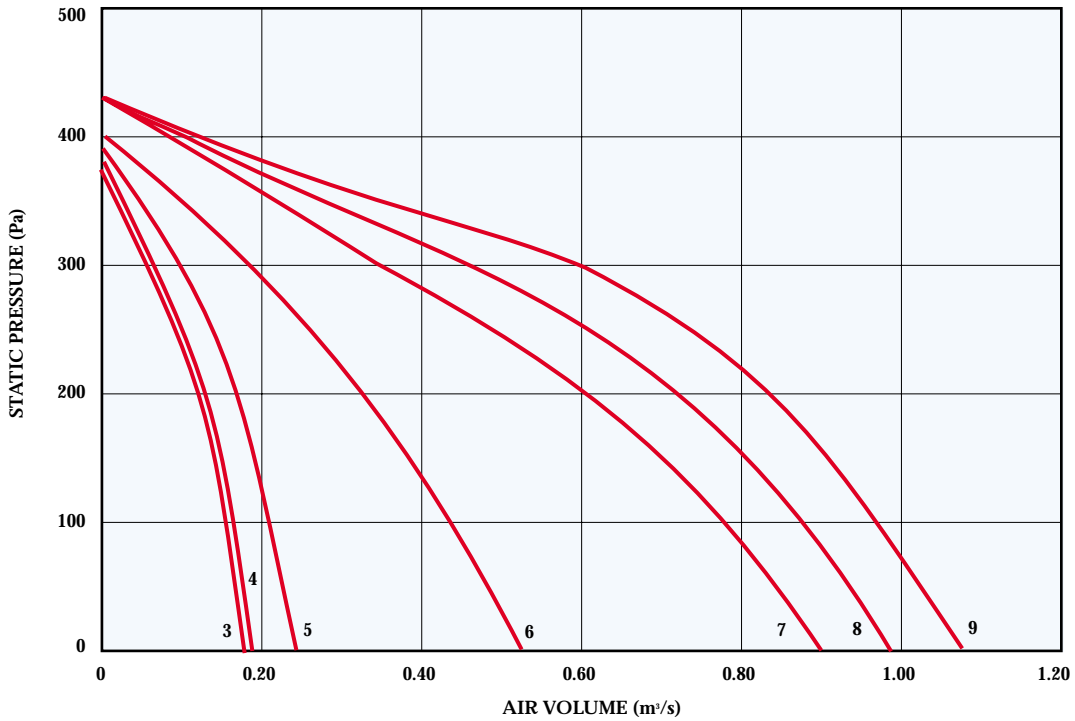

In-line Centrifugal Duct Fans

Performance Curves

Size	100B	125B
	1	2

Size	150B	160	200B	250B	315B	400B	500B
	3	4	5	6	7	8	9