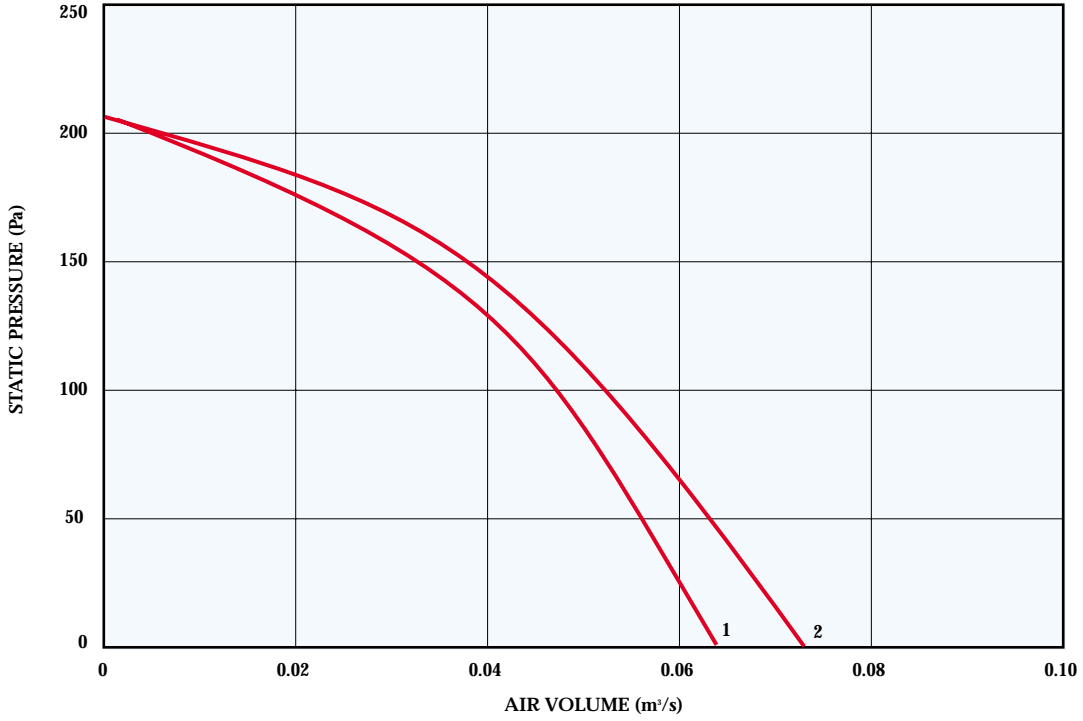

In-line Centrifugal Duct Fans

Performance Curves

Size	100B	125B
	1	2

Size	150B	160	200B	250B	315B	400B	500B
	3	4	5	6	7	8	9